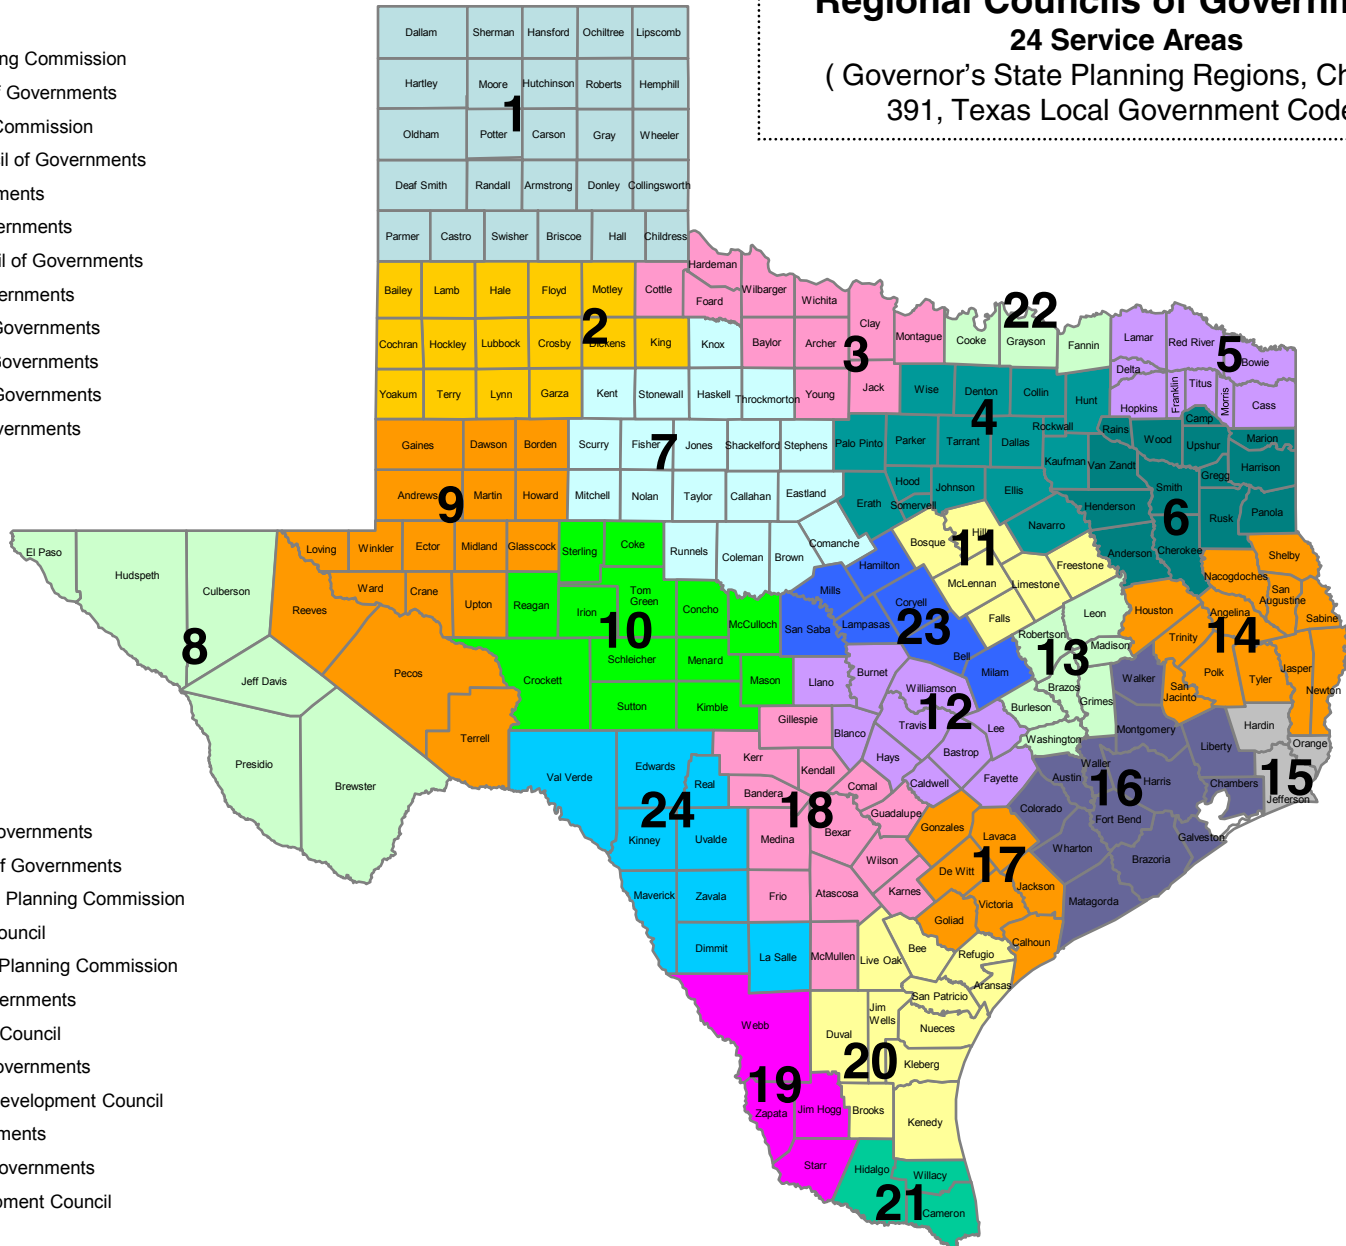

Regional Councils of Governments

24 Service Areas

(Governor's State Planning Regions, Chapter 391, Texas Local Government Code)

1. Panhandle Regional Planning Commission
2. South Plains Association of Governments
3. Nortex Regional Planning Commission
4. North Central Texas Council of Governments
5. Ark-Tex Council of Governments
6. East Texas Council of Governments
7. West Central Texas Council of Governments
8. Rio Grande Council of Governments
9. Permian Basin Council of Governments
10. Concho Valley Council of Governments
11. Heart of Texas Council of Governments
12. Capital Area Council of Governments

13. Brazos Valley Council of Governments
14. Deep East Texas Council of Governments
15. South East Texas Regional Planning Commission
16. Houston-Galveston Area Council
17. Golden Crescent Regional Planning Commission
18. Alamo Area Council of Governments
19. South Texas Development Council
20. Coastal Bend Council of Governments
21. Lower Rio Grande Valley Development Council
22. Texoma Council of Governments
23. Central Texas Council of Governments
24. Middle Rio Grande Development Council